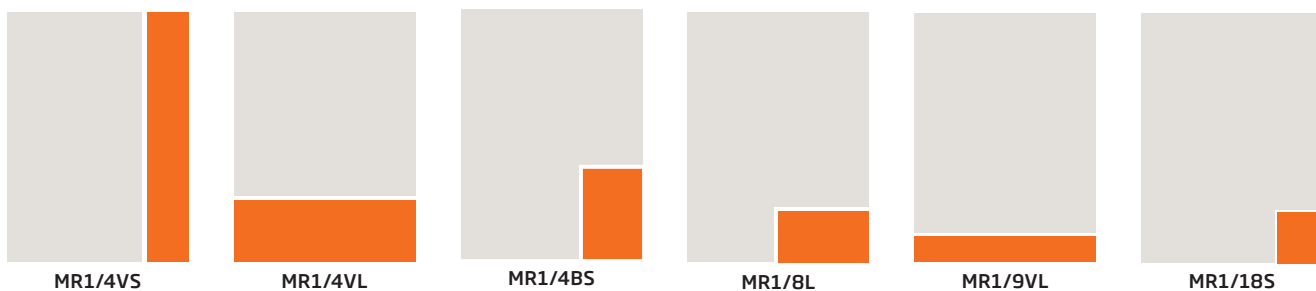

* 4 mm afloop rondom

** 5 mm afloop rondom

Advertentieformaten

Magazines redactiepagina's

Terug 

Titel	MR3/8VL	MR1/4VS	MR1/4VL	MR1/9VL
AD Magazine, & Magazine	211 x 110	49 x 288	211 x 75	211 x 30

Titel	MR1/4VS	MR1/4VL	MR1/4BS	MR1/8L	MR1/9VL	MR1/18S
Letter & Geest	49 x 288	211 x 75	103x142	103 x 70	211 x 30	49 x 70

Titel	MR1/4BS	MR1/8L
Tijd	103 x 142	103 x 70

Advertentieformaten

Magazines redactiepagina's

Terug 

Titel	MR1/4S	MR1/4VL	MR1/8L	MR1/9VL	MR1/18S
Sir Edmund	40 x 245	175 x 58	85 x 58	175 x 30	40 x 58

Titel	MR1/4B	MR1/4S	MR1/5L	MR1/8L
PS van de Week	126 x 95	75 x 141	144 x 60	95 x 60