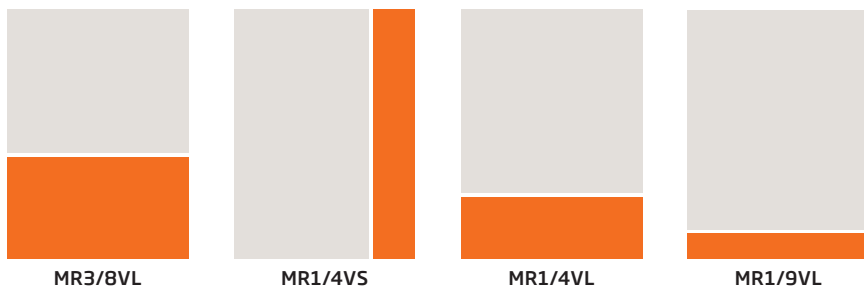

Advertentieformaten

Magazines redactiepagina's

Terug

Titel	MR3/8VL	MR1/4VS	MR1/4VL	MR1/9VL
AD Magazine, & Magazine	211 x 110	49 x 288	211 x 75	211 x 30