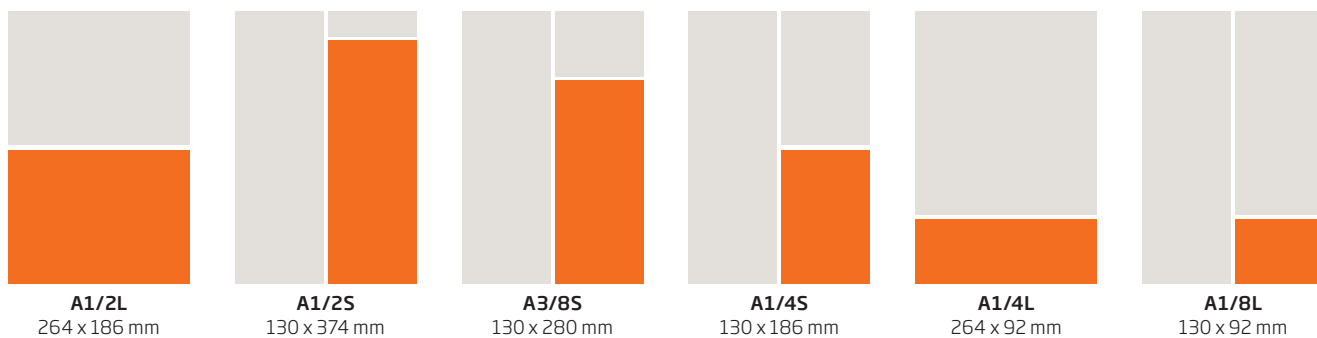

Advertentieformaten

Kranten advertentiepagina's

Terug

Voor regionale adverteerders in: BN DeStem, Brabants Dagblad, De Gelderlander, de Stentor, Tubantia, Eindhovens Dagblad, PZC