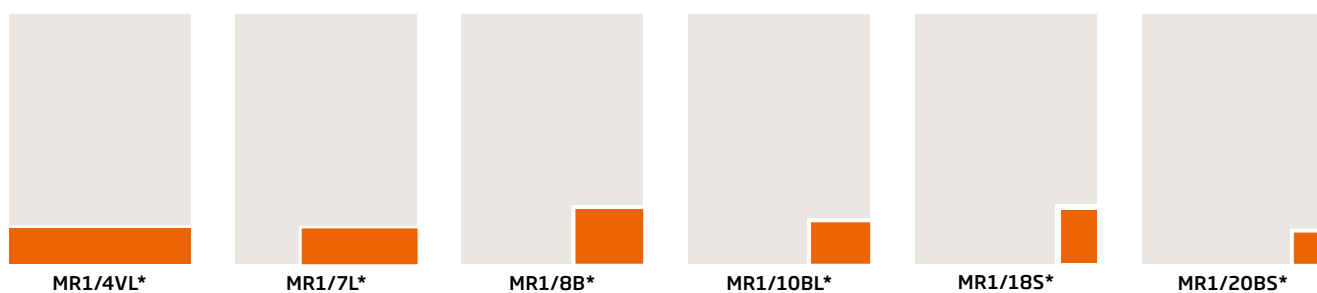

## Magazines redactiepagina's

Terug 

Titel	MR1/4S	MR1/4VL	MR1/8L	MR1/9VL	MR1/18S
Sir Edmund	40 x 245	175 x 58	85 x 58	175 x 30	40 x 58

Titel	MR1/4B	MR1/4S	MR1/5L	MR1/8L
PS van de Week	126 x 95	75 x 141	144 x 60	95 x 60

Titel	MR1/4VL*	MR1/7L*	MR1/8B*	MR1/10BL *	MR1/18S*	MR1/20BS*
PS van de Week	194 x 54	115 x 54	75 x 70	75 x 54	36 x 70	36 x 54

\* Advertentieformaat Rubriek Agenda