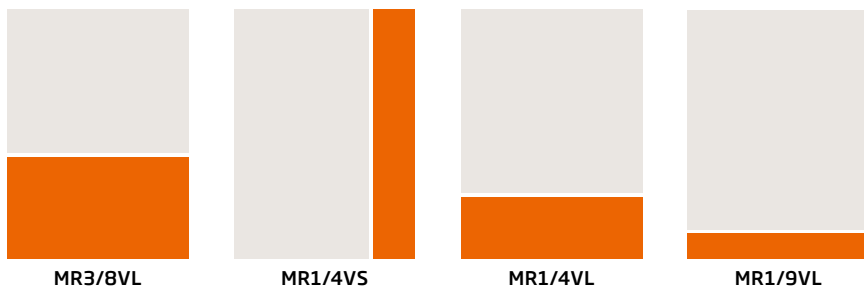

Advertentieformaten

Magazines redactiepagina's

Terug

Titel	MR3/8VL	MR1/4VS	MR1/4VL	MR1/9VL
AD Magazine, & Magazine	211 x 110	49 x 288	211 x 75	211 x 30