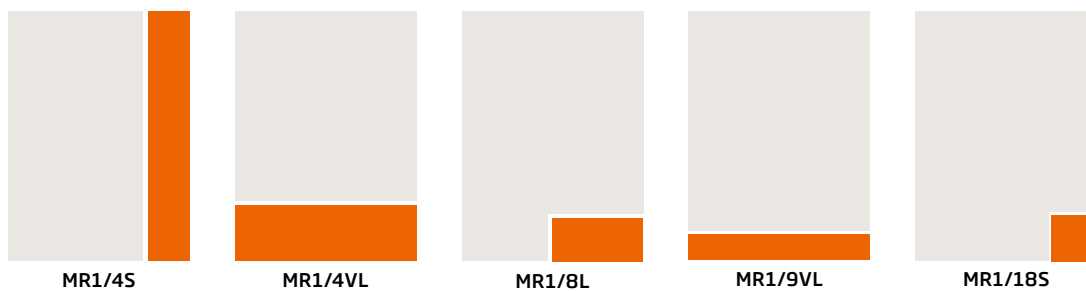

Advertentieformaten

Magazines redactiepagina's

Terug

Titel	MR1/4S	MR1/4VL	MR1/8L	MR1/9VL	MR1/18S
Sir Edmund	40 x 245	175 x 58	85 x 58	175 x 30	40 x 58