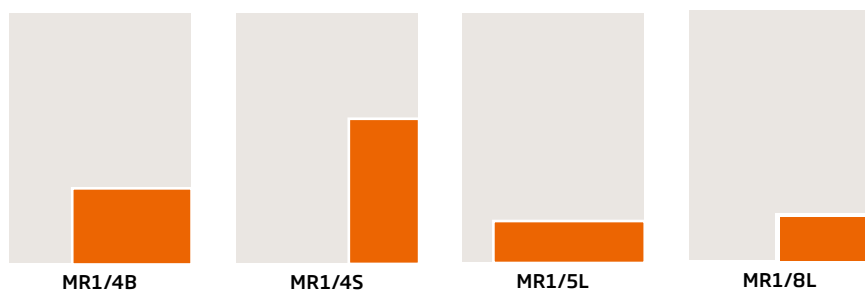

Titel	MR1/4B	MR1/4S	MR1/5L	MR1/8L
PS van de Week	126 x 95	75 x 141	144 x 60	95 x 60