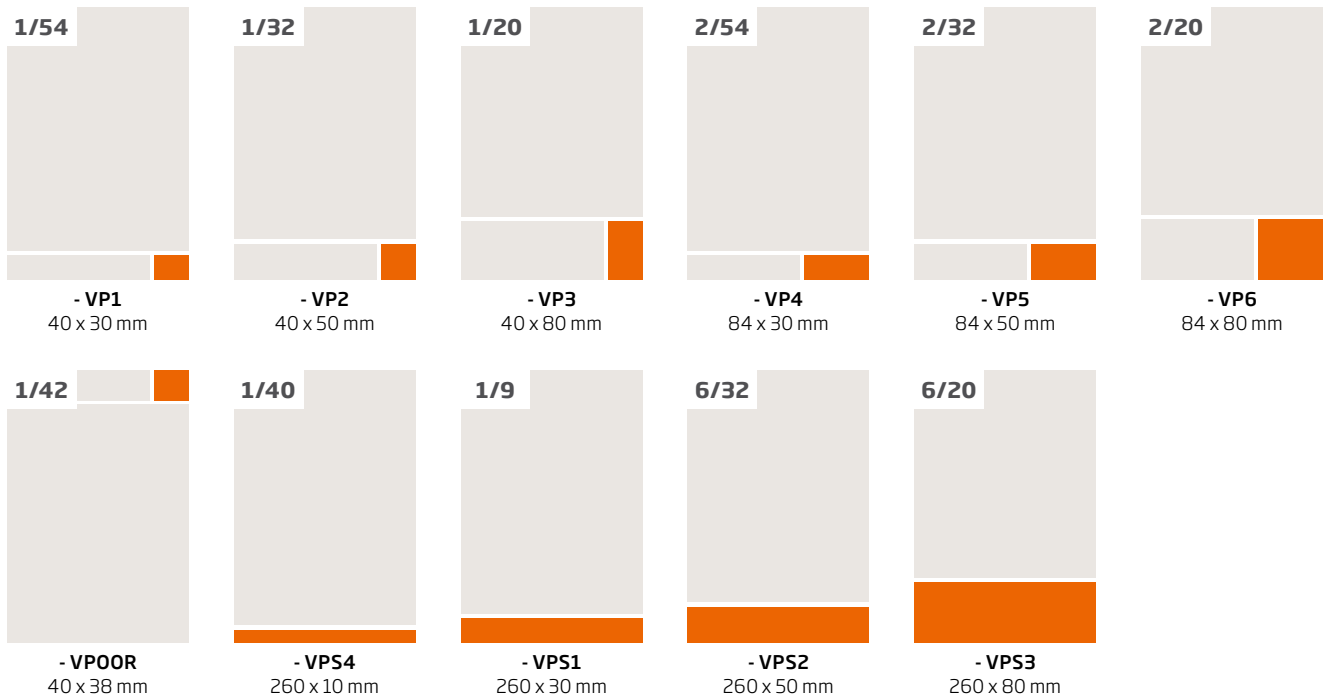

Advertentieformaten

Huis-aan-huiskranten (voorpagina)

Terug

Alle titels (geldt ook voor banen)