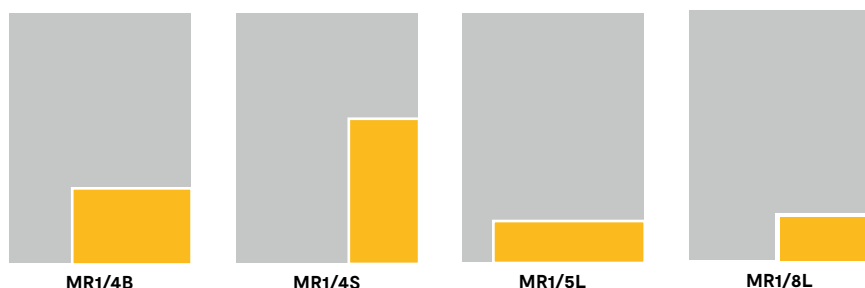

Titel	MR1/4B	MR1/4S	MR1/5L	MR1/8L
PS van de Week	126x95	75x141	144x60	95x60