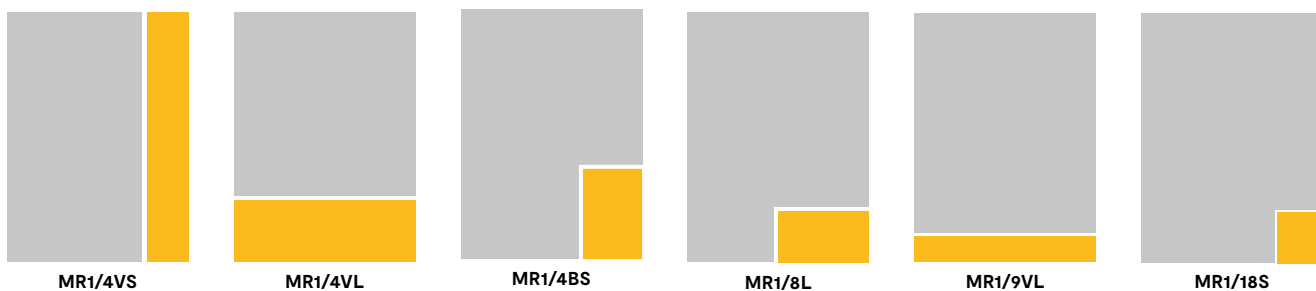

Terug 

MR1/4VL

Titel	MR1/4VL
AD Magazine, &Magazine	195x60

Titel	MR1/4VS	MR1/4VL	MR1/4BS	MR1/8L	MR1/9VL	MR1/18S
Letter & Geest	49x288	211x75	103x142	103x70	211x30	49x70

Titel	MR1/4BS	MR1/8L
Tijd	103x142	103x70