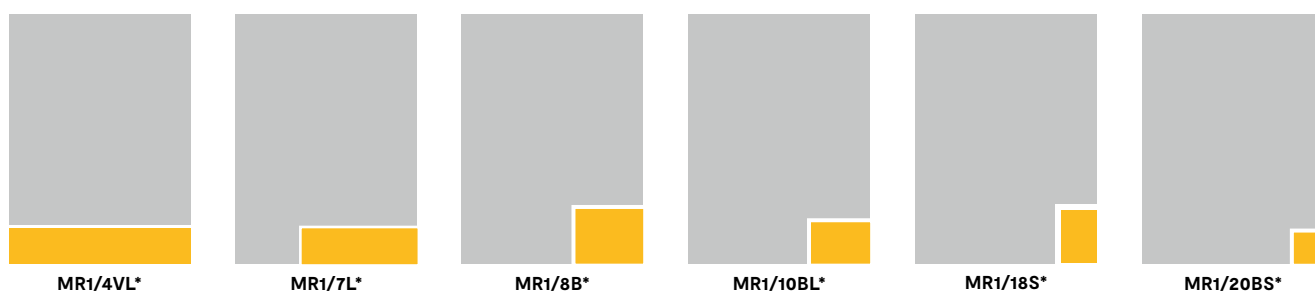

Titel	MR1/4VS	MR1/4VL	MR1/4BS	MR1/8L	MR1/9VL	MR1/18S
Letter & Geest	49x288	211x75	103x142	103x70	211x30	49x70

Titel	MR1/4BS	MR1/8L
Tijd	103x142	103x70

Advertentieformaten Magazines redactiepagina's

Terug 

Titel	MR1/4B	MR1/4S	MR1/5L	MR1/8L
PS van de Week	126x95	75x141	144x60	95x60

Titel	MR1/4VL*	MR1/7L*	MR1/8B*	MR1/10BL*	MR1/18S*	MR1/20BS*
PS van de Week	194x54	115x54	75x70	75x54	36x70	36x54

* Advertentieformaat Rubriek Agenda